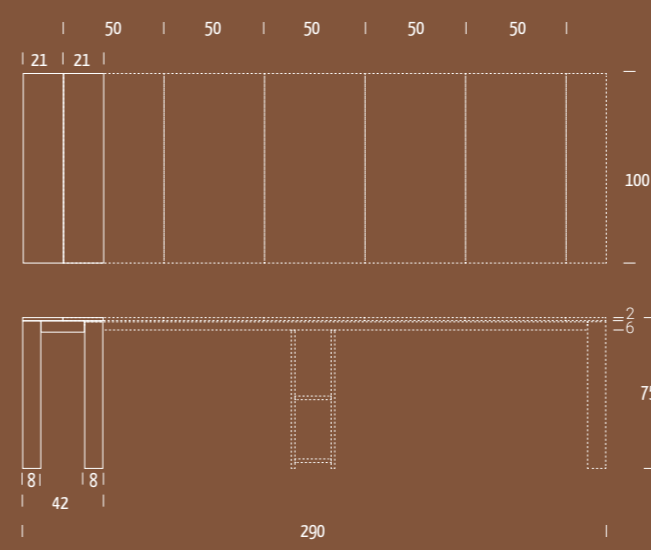

ALLUNGABILE EXTENSIBLE / EXTENDABLE

HPL / HPL / HPL

- H03 Alicante
- H04 Emperor
- H05 White Moon
- H06 Pietrogrado

METALLO / MÉTAUX / METALS

- M02 Vern. grisou goffrato
- M04 Vern. nero opaco
- M11 Vern. grafite goffrato
- M12 Vern. tortora goffrato
- M19 Vern. bronzo goffrato
- M24 Vern. bianco goffrato
- M25 Vern. rame goffrato
- M27 Vern. menta goffrato
- M51 Vern. oro goffrato