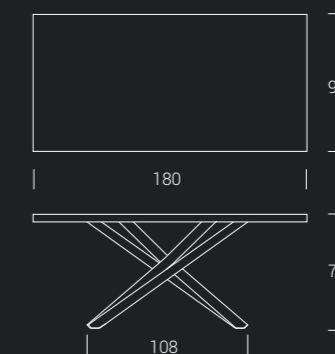

FISSO FIXÉ / FIXED

METALLO / MÉTAUX / METALS

M02	Vern. grisou goffrato
M04	Vern. nero opaco
M11	Vern. grafite goffrato
M12	Vern. tortora goffrato
M19	Vern. bronzo goffrato
M24	Vern. bianco goffrato
M25	Vern. rame goffrato
M27	Vern. menta goffrato
M51	Vern. oro goffrato