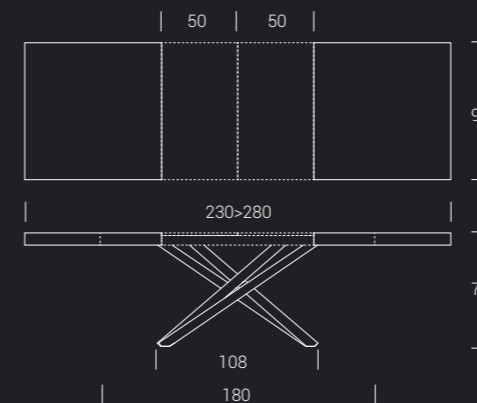

FISSO FIXÉ / FIXED

METALLO / MÉTAUX / METALS

M02	Vern. grisou goffrato
M04	Vern. nero opaco
M11	Vern. grafite goffrato
M12	Vern. tortora goffrato
M19	Vern. bronzo goffrato
M24	Vern. bianco goffrato
M25	Vern. rame goffrato
M27	Vern. menta goffrato
M51	Vern. oro goffrato