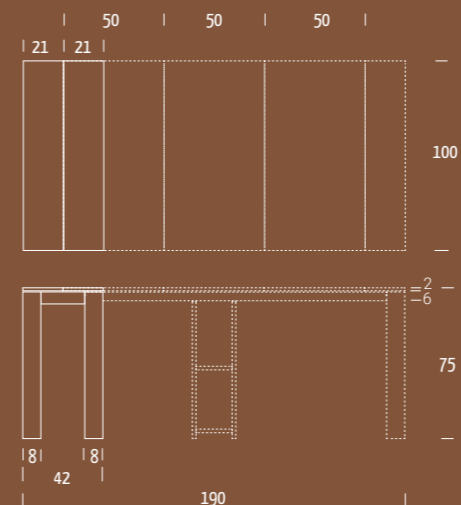

ALLUNGABILE EXTENSIBLE / EXTENDABLE

HPL / HPL / HPL

- H03 Alicante
- H04 Emperor
- H05 White Moon
- H06 Pietrogrado

METALLO / MÉTAUX / METALS

- M02 Vern. grisou goffrato
- M04 Vern. nero opaco
- M11 Vern. grafite goffrato
- M12 Vern. tortora goffrato
- M19 Vern. bronzo goffrato
- M24 Vern. bianco goffrato
- M25 Vern. rame goffrato
- M27 Vern. menta goffrato
- M51 Vern. oro goffrato