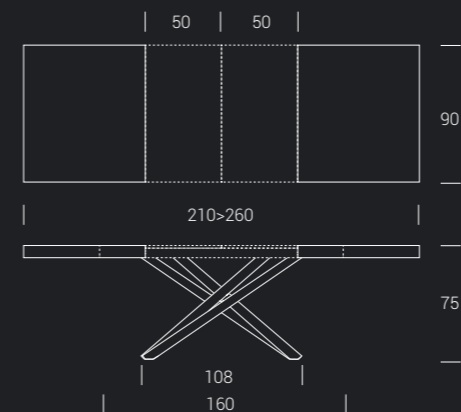

ALLUNGABILE EXTENSIBLE / EXTENDABLE