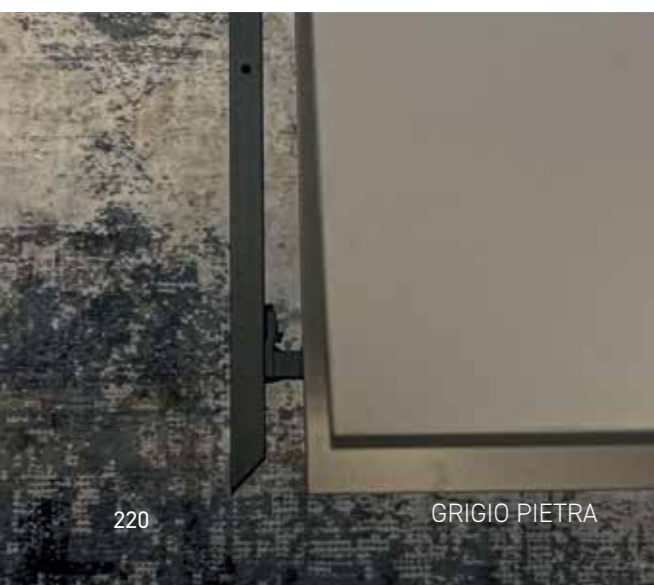

G02	G02 Tortora lucido	
K02	K02 Fokos Terra 3mm	
K20	K20 Emperador opaco 3mm