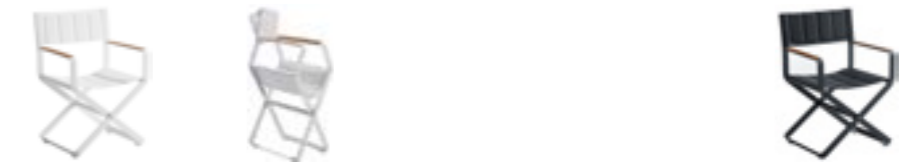

Outdoor Furniture Collection
CLINT

670616
Director Chair
Size: 555x560x880mm

670672
Dining Table
Size: D1000x745mm