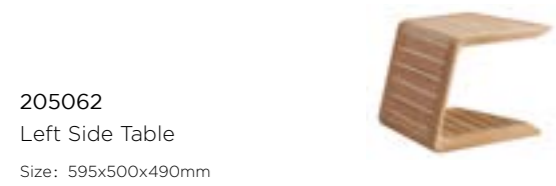

205006
Right Middle Sofa
Size: 1090x880x765mm

205026
Single Corner Sofa
Size: 1025x830x765mm

205007
Left Middle Sofa
Size: 1090x880x765mm

205009
Right Middle Sofa
Size: 1090x880x765mm

205028
Middle Corner Sofa
Size: 1595x830x535mm

205061
Footstool
Size: 750x750x365mm

205081
Coffee Table
Size: 750x750x315mm

205062
Left Side Table
Size: 595x500x490mm

205062
Left Side Table
Size: 595x500x490mm

205063
Right Side Table
Size: 595x500x490mm