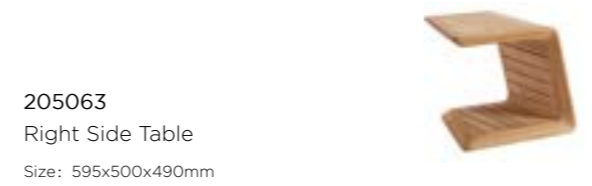

205061
Footstool
Size: 750x750x365mm

205081
Coffee Table
Size: 750x750x315mm

205062
Left Side Table
Size: 595x500x490mm

205062
Left Side Table
Size: 595x500x490mm

205063
Right Side Table
Size: 595x500x490mm