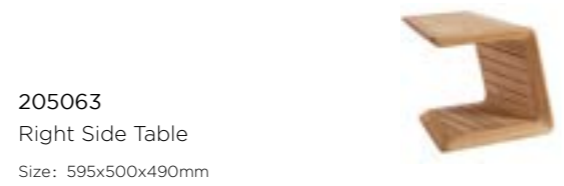

205061
Footstool
Size: 750x750x365mm

205081
Coffee Table
Size: 750x750x315mm

205062
Left Side Table
Size: 595x500x490mm

205062
Left Side Table
Size: 595x500x490mm

205063
Right Side Table
Size: 595x500x490mm