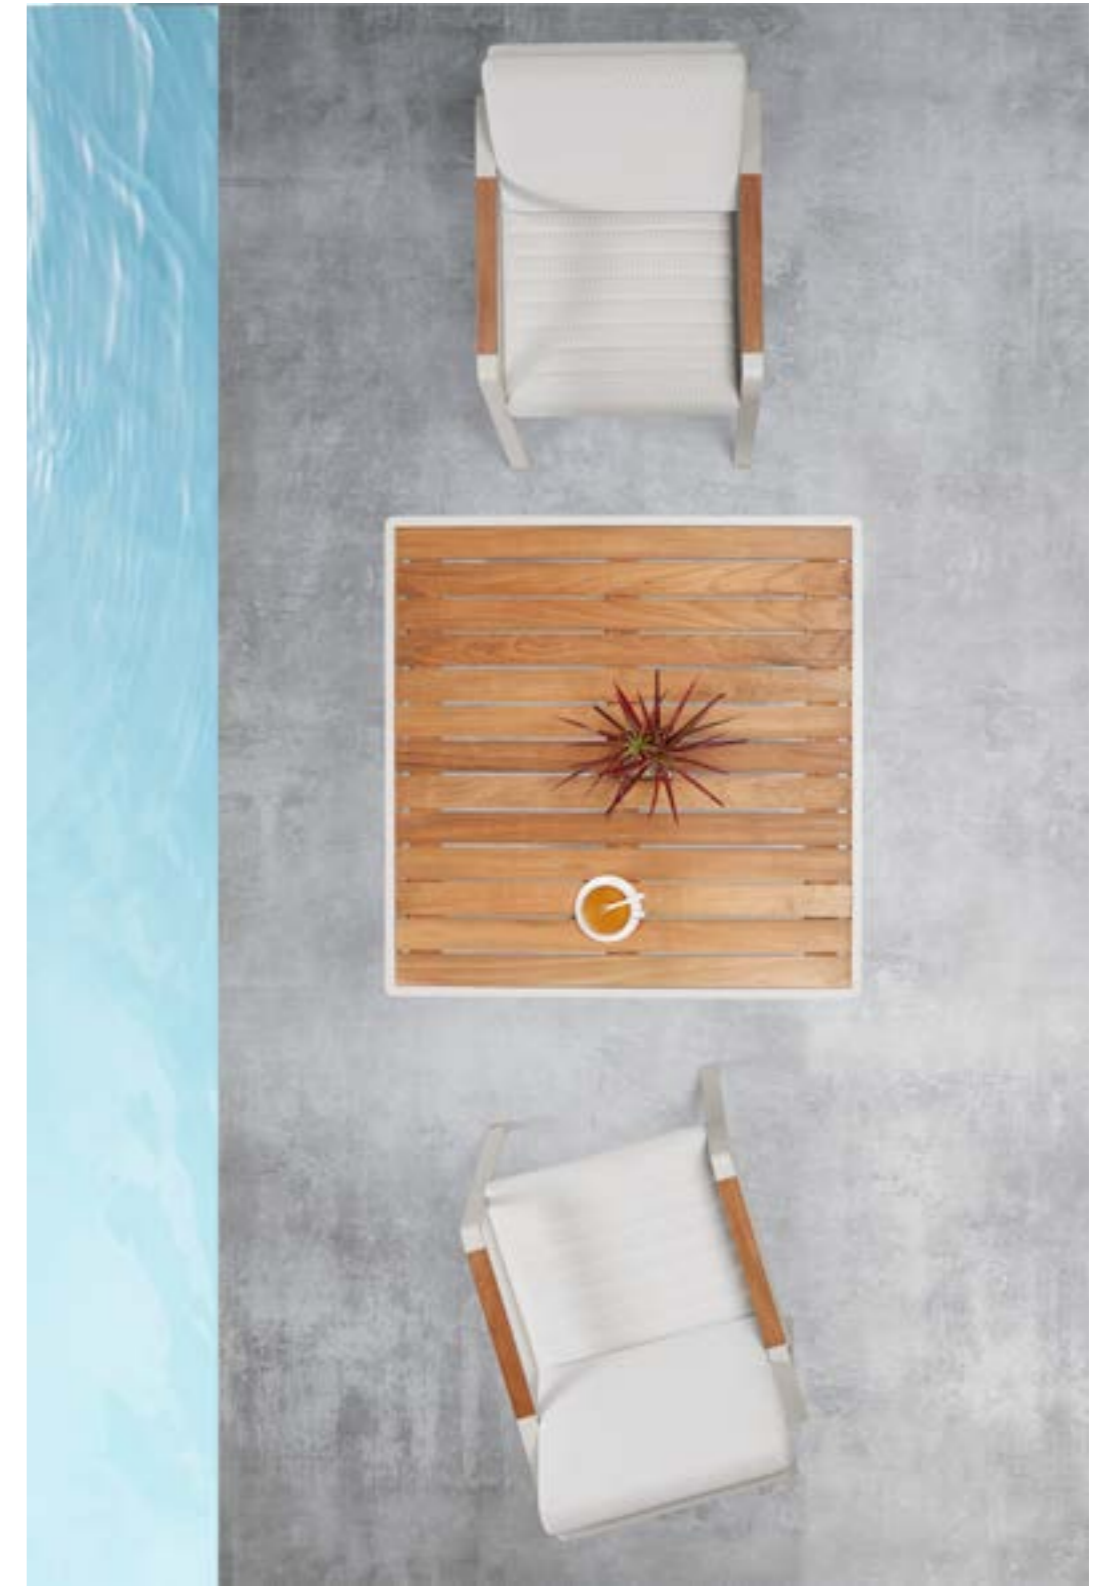

697780(incl. 8 chairs + 1 table)

NOFI

NOFI collection is composed by living sofa set, sectional sofa set, dining set, bar set, sun bed and swing. It is one of the collections that have a complete family to meet all kinds of living demands. With wooden elements to be installed on the armrests and table tops and with soft and airy cushion designs, Nofi shows simplicity but never loses its coziness. With DIY concept, consumer can easily do the assembling under instructions.