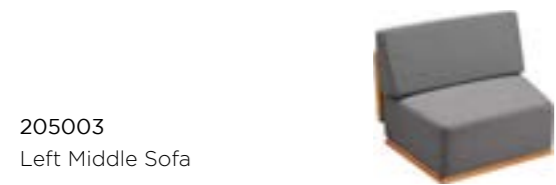

205003
Left Middle Sofa
Size: 1085x880x765mm