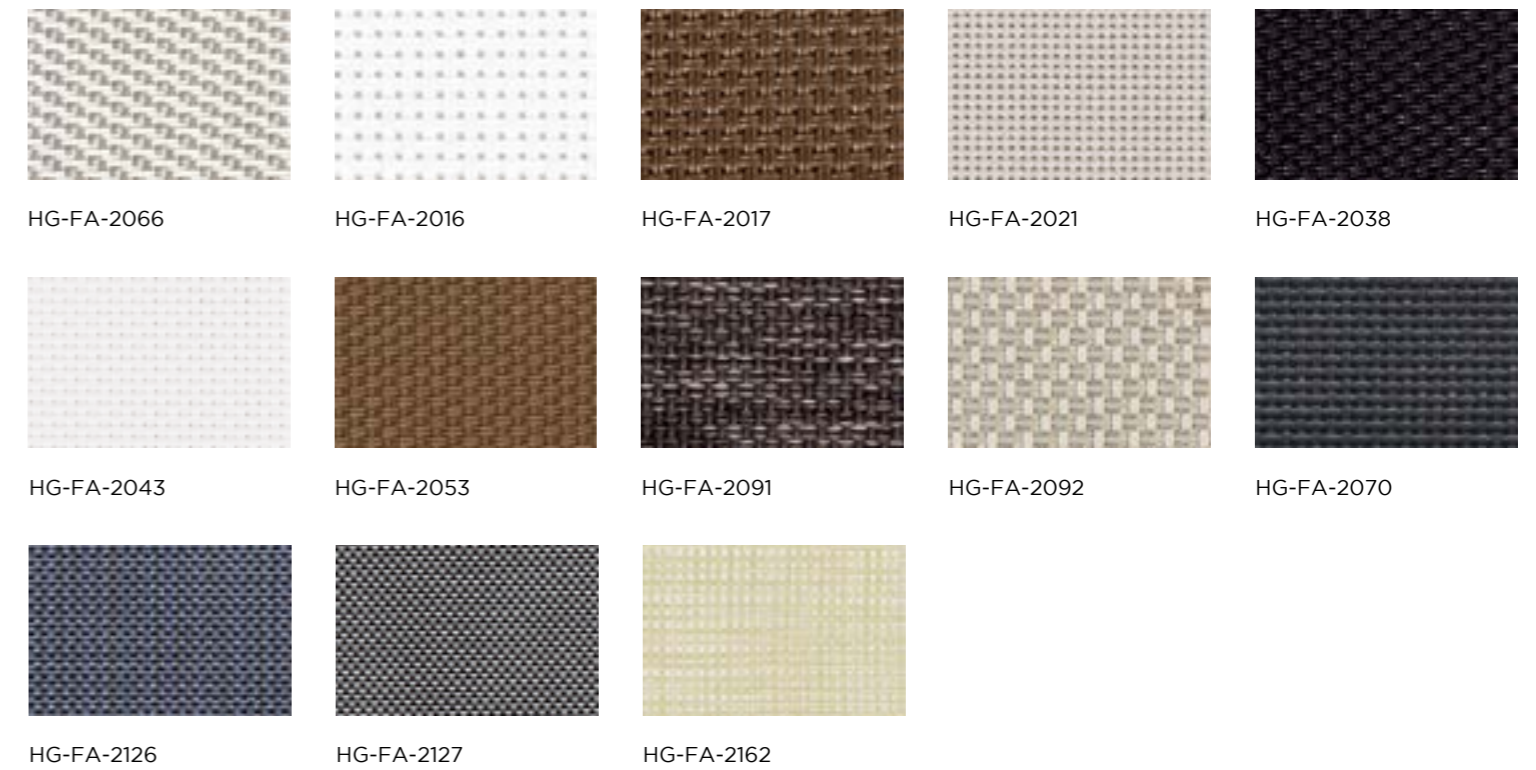

MATERIAL SAMPLE INSTRUCTION

Category 3 Acrylic fabric

Polyester Cushion Fabric Samples

Category 1

Category 2

Category 3

Decoration Pillow Samples(Olefin)

Textilene