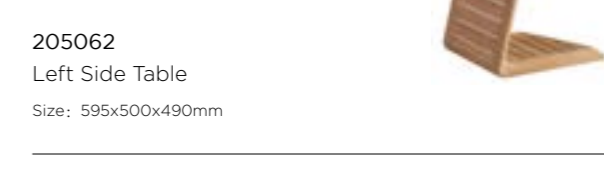

205006
Right Middle Sofa
Size: 1090x880x765mm

205026
Single Corner Sofa
Size: 1025x830x765mm

205007
Left Middle Sofa
Size: 1090x880x765mm

205009
Right Middle Sofa
Size: 1090x880x765mm

205028
Middle Corner Sofa
Size: 1595x830x535mm

205061
Footstool
Size: 750x750x365mm

205081
Coffee Table
Size: 750x750x315mm

205062
Left Side Table
Size: 595x500x490mm

205062
Left Side Table
Size: 595x500x490mm

205063
Right Side Table
Size: 595x500x490mm