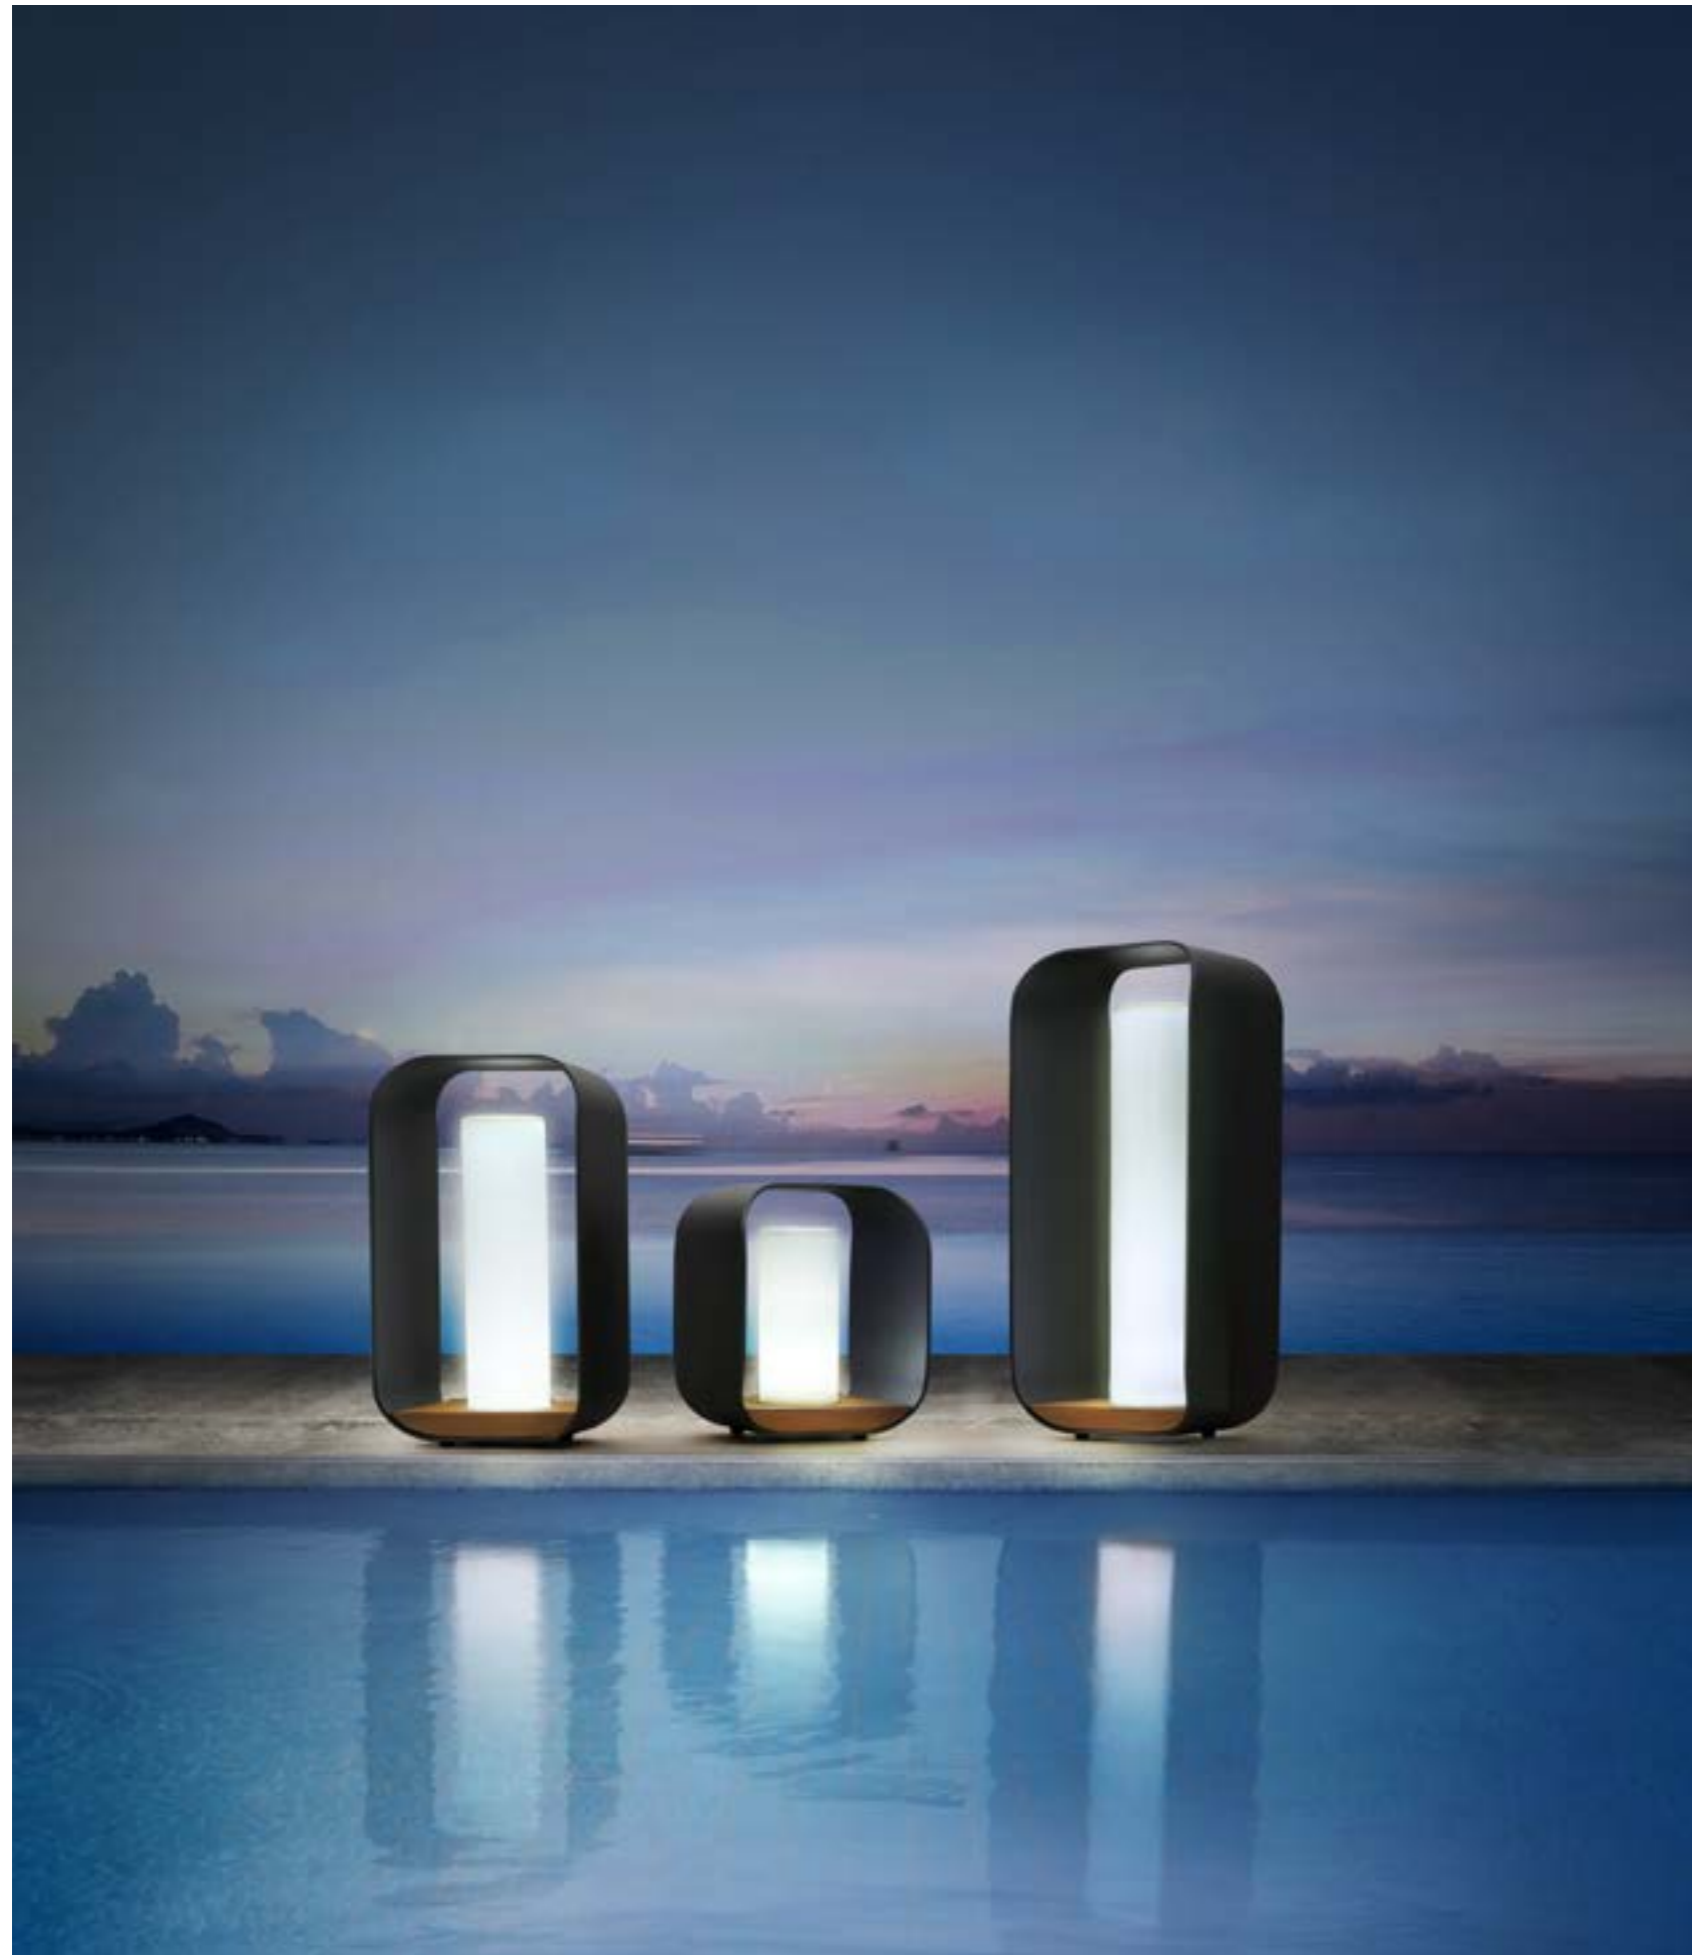

ONDA DAYBED HAS WON IF DESIGN AWARD 2020 FOR ITS ELEGANCE AND PURITY. TOP QUALITY AND ENVIRONMENTAL-FRIENDLY COATING FINISH AND BATYLINE CAN WITHSTAND ALL KINDS OF OUTDOOR CONDITIONS. ITS BACK CAN BE ADJUSTED AT MULTIPLE ANGLES TO MEET THE NEEDS OF USERS.