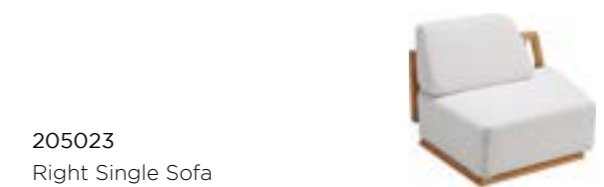

205023
Right Single Sofa
Size: 1050x880x765mm