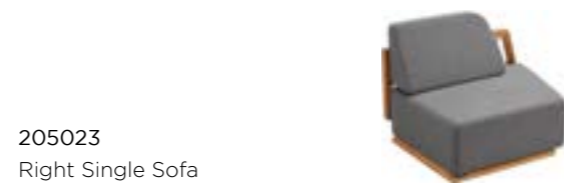

205023
Right Single Sofa
Size: 1050x880x765mm