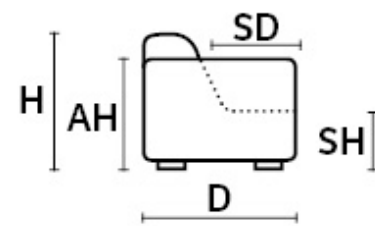

FREEDOM

FREEDOM

FREEDOM

Dimensions
cm

D 92 | H 89 | AH 65 | SH 45 | SD 54

TECHNICAL DESCRIPTION

THICK STITCH:	Available as option	Version V140 Armchair Swivel:	with Swivel base turns 360°
STRUCTURE:	HARDWOOD FRAME FOR EXTRA STRENGTH	Version V100/V200/V300:	with not visible foot
SEAT/BACK SUSPENSION:	REINFORCED ELASTIC WEBBING		
SEAT/BACK CUSHIONS:	HIGH DENSITY ECOLOGIC OPEN CELL POLYURETHANE FOAM AND MEMORY FOAM COVERED WITH A LAYER OF DACRON WADDING		

MAXI SEAT (VERSION OF THE GROUP HAVE THE SAME SEAT WIDTH)

W 240
V314 3 SEATER MAXI

STANDARD

W 202
V300 3 SEATER

W 140
V200 2 SEATER

W 78
V100 ARMCHAIR

W 78
V140 ARMCHAIR SWIVEL

W 65
D 65
SH 45
V600 OTTOMAN