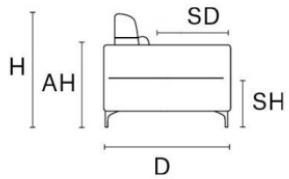

D 99 MD 171 H 94 AH 67 SH 50 SD 60 MSD 109 MH 103

MAXI SEAT (VERSION OF THE GROUP HAVE THE SAME SEAT WIDTH)

W 216
V106+V108 3 SEATER MAXI RCL
ELECTRIC HEAD-FOOT

W 108
V106 LHF ARMCHAIR MAXI
RECLINER HEAD AND FOOT
V121 LHF ARMCHAIR MAXI ONLY
ELECTRIC HEADREST