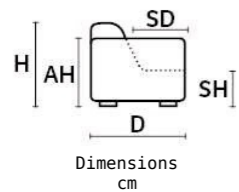

ARCADIA

TECHNICAL DESCRIPTION

THICK STITCH: Available as option
STRUCTURE: Hardwood frame for extra strength
SPRING SYSTEM: Reinforced Elastic webbing
SEAT/BACK CUSHIONS: Ecologic polyurethane foam covered with a layer of dacron wadding
REMOVABILITY: Not possible
MECHANISMS: Each seat has two separate motors, one the headrest and one for the footrest

USB: Available as option
BATTERY PACK: Available as option
BASE OPTION 1: Arm base stainless steel
BASE OPTION 2: Arm base metal fumè finishing
COVERING: Full leather

D | MID | FB | AH1 | SH | SD | MSD | MH 101

MAXI SEAT (VERSION OF THE GROUP HAVE THE SAME SEAT WIDTH)